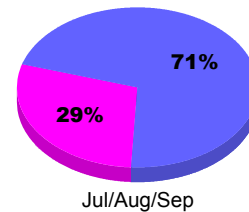

YTD Status Quo Clubs 2012-2013

Status Quo Clubs Compared to Status Quo Members

Legend: Status Quo Clubs (Cyan), Total Status Quo Members (Green)

MEMBERSHIP

**Membership Results
2012-2013**

**Membership
2011-2012**

Month	Net Memb Goal	Actual New Memb	Actual Dropped Memb	Gain/Loss of Memb	Gain/Loss of Memb
Jul/Aug/Sep		15	-40	-25	2
Totals		15	-40	-25	2

Membership Results 2012-2013

Goal, New, Dropped, Gain/Loss

Legend: Goal (Cyan), Actual (Green), Dropped (Yellow), Gain Loss (Magenta)

Comparison of Membership Gain/Loss

Current Year Compared to the Previous Year

Legend: Current Year (Cyan), Previous Year (Green)

Gender Comparison 2012-2013

Jul/Aug/Sep

Legend: Male (Blue), Female (Magenta)